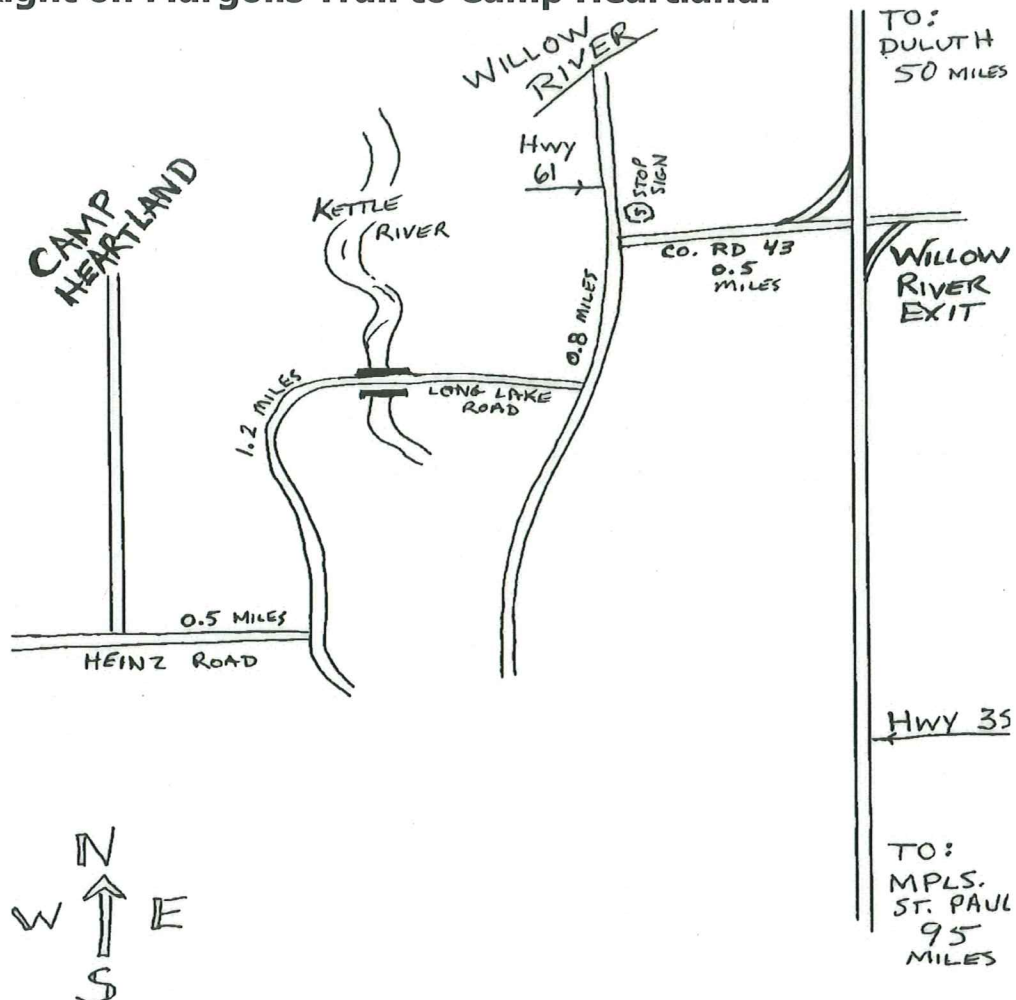

oneheartland.

Directions to One Heartland Ctr.

- Take (35) North from the Twin Cities or South from Duluth
- Exit at the Willow River Exit & go West 0.5 miles to the Stop Sign
- Take a Left, South, on (61) 0.8 miles to Long Lake Road
- Take a Right, West, on Long Lake Road 1.2 miles to Heinz Road
- Take a Right, West, on Heinz Road 0.5 miles to Margolis Trail
- Take a Right on Margolis Trail to Camp Heartland.